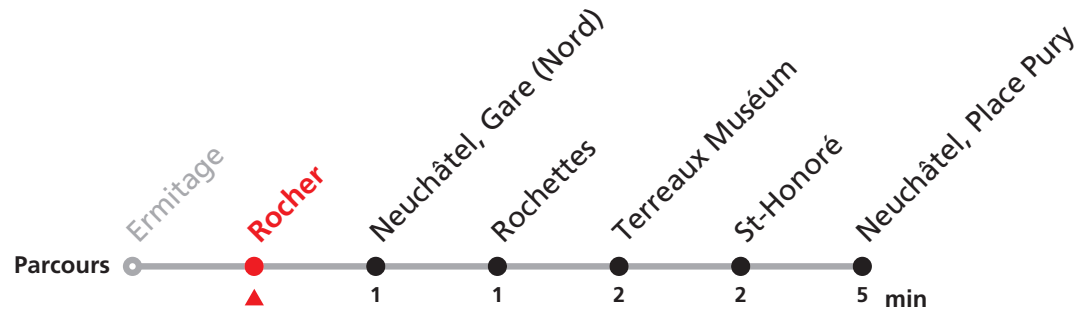

106 Ermitage - Gare (Nord) - Place Pury

Valable du 15.12.2019 au 12.12.2020

Heure	Lundi à vendredi	Samedi
7	41	
8	01 21 41	21 41
9	01 21 41	01 21 41
10	01 21 41	01 21 41
11	01 21 41	01 21 41
12	01 21 41	01 21 41
13	01 21 41	01 21 41
14	01 21 41	01 21 41
15	01 21 41	01 21 41
16	01 21 41	01 21 41
17	01 21 41	01 21 41
18	01 21 41	01 21 41
19	01	

Heure	Renseignements
7	
8	Veillez consultez les horaires de la ligne 109 pour rejoindre les Rues Matile et Fontaine-André aux périodes suivantes:
9	Lundi-vendredi entre 05:00 et 07:00 et dès 19:00
10	Samedi entre 05:00 et 08:00 et dès 19:00
11	Dimanche et jours fériés toute la journée.
12	NE CIRCULE PAS LE DIMANCHE AINSI QUE LES JOURS FÉRIÉS SUIVANTS:
13	Noël, 26 décembre, 1er et 2 janvier, 1er mars
14	Vendredi Saint, Lundi de Pâques, 1er mai
15	Jeudi de l'Ascension, Lundi de Pentecôte
16	1er août, Lundi du Jeûne.
17	
18	
19