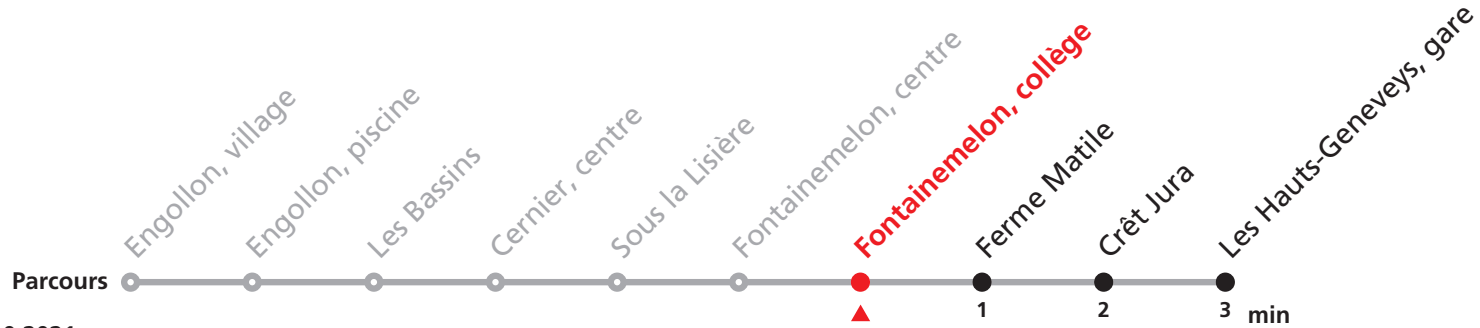

423 Cernier/Engollon - Les Hauts-Genèveys

Valable du 01.03.2021 au 31.10.2021

Heure	Lundi à vendredi	Samedi	Dimanche et JF
5	31	31	
6	01 31	00 30	00
7	01 31	00 30	00
8	01 31	00 30	00
9	01 31	00 30	00
10	01 31	00 30	01
11	01 31	00 30	00
12	01 31	00 30	01
13	01 31	00 30	00 30
14	01 31	00 30	00 30
15	01 31	00 30	00 30
16	01 31	00 30	00 30
17	01 31	00 30	00 30
18	01 31	00 30	00 30
19	01 31	00 30	30
20	09 30	00 30	30
21	30	30	30
22	30	30	30
23	30	30	30

Heure	Renseignements
5	JOURS FÉRIÉS DESSERVIS AVEC
6	L'HORAIRE DU DIMANCHE:
7	Noël, 26 décembre, 1er et 2 janvier, 1er mars
8	Vendredi Saint, Lundi de Pâques, 1er mai
9	Jeudi de l'Ascension, Lundi de Pentecôte
	1er août, Lundi du Jeûne.