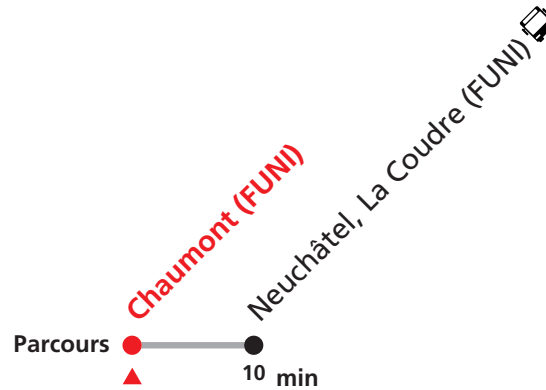

## Neuchâtel Chaumont - La Coudre

Valable du 12.12.2021 au 10.12.2022

Heure	Lundi-Vendredi	Samedi	Dimanche et fêtes
7	00 30		
8	00 30	00	00
9	00	00	00
10	00	00	00
11	00 30	00	00
12	00 30	00	00
13	00 30	00	00
14	00	00	00
15	00 30	00	00
16	00 30	00	00
17	00 30a	00	00
18	00	00	00
19	00	00	00
20			
21	15b	15b	15b
22	00b	00b	00b