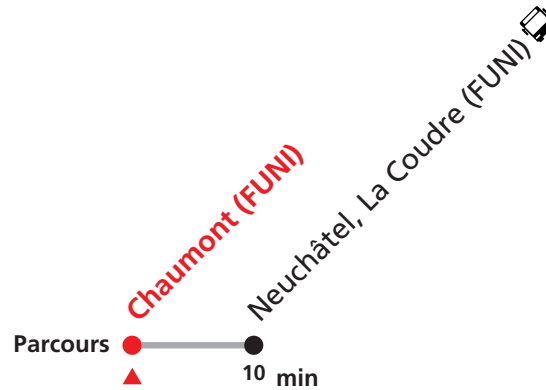

111

Neuchâtel Chaumont - La Coudre

Valable du 10.12.2023 au 14.12.2024

Heure	Lundi - Vendredi	Samedi	Dimanche et fêtes
7	00 30		
8	00 30	00	00
9	00	00	00
10	00	00	00
11	00 30	00	00
12	00 30	00	00
13	00 30a	00	00
14	00a	00	00
15	00a 30a	00	00
16	00a 30	00	00
17	00 30b	00	00
18	00	00	00
19	00	00	00
20			
21	15c	15c	15c
22	00c	00c	00c