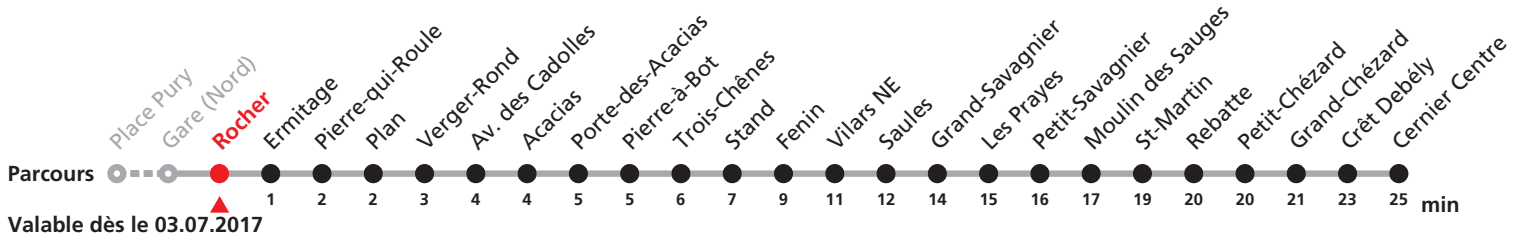

421 Place Pury - Gare (Nord) - Cernier

transN
transports publics neuchâtois

| Heure | Lu-Ve (Scolaires) | Lu-Ve (Vacances) | Samedi | Dimanche et JF | Heure |
|-------|-------------------|------------------|--------|----------------|-------|
| 5 | 36c | 36a | | | 5 |
| 6 | 36 | 36a | 36c | | 6 |
| 7 | 03 21 36c | 36 | 36 | | 7 |
| 8 | 06 36c | 36a | | 36 | 8 |
| 9 | | | 36c | 36c | 9 |
| 10 | 06c | 06a | | | 10 |
| 11 | | 06a | 36c | | 11 |
| 12 | | 06a | 36 | 36 | 12 |
| 13 | 06 | 06 | | | 13 |
| 14 | 03 | 36a | | | 14 |
| 15 | 06b | | | | 15 |
| 16 | 36c | 36a | 36c | 36c | 16 |
| 17 | 36 | 36a | 36c | 36c | 17 |
| 18 | 03 36c | 36a | 36c | | 18 |
| 19 | 03 36 | 36 | 36 | 36 | 19 |
| 20 | | | | | 20 |
| 21 | 36 | 36 | 36 | 36 | 21 |
| 22 | | | | | 22 |
| 23 | | | | | 23 |
| 0 | 13 | 13 | 13 | 13 | 0 |